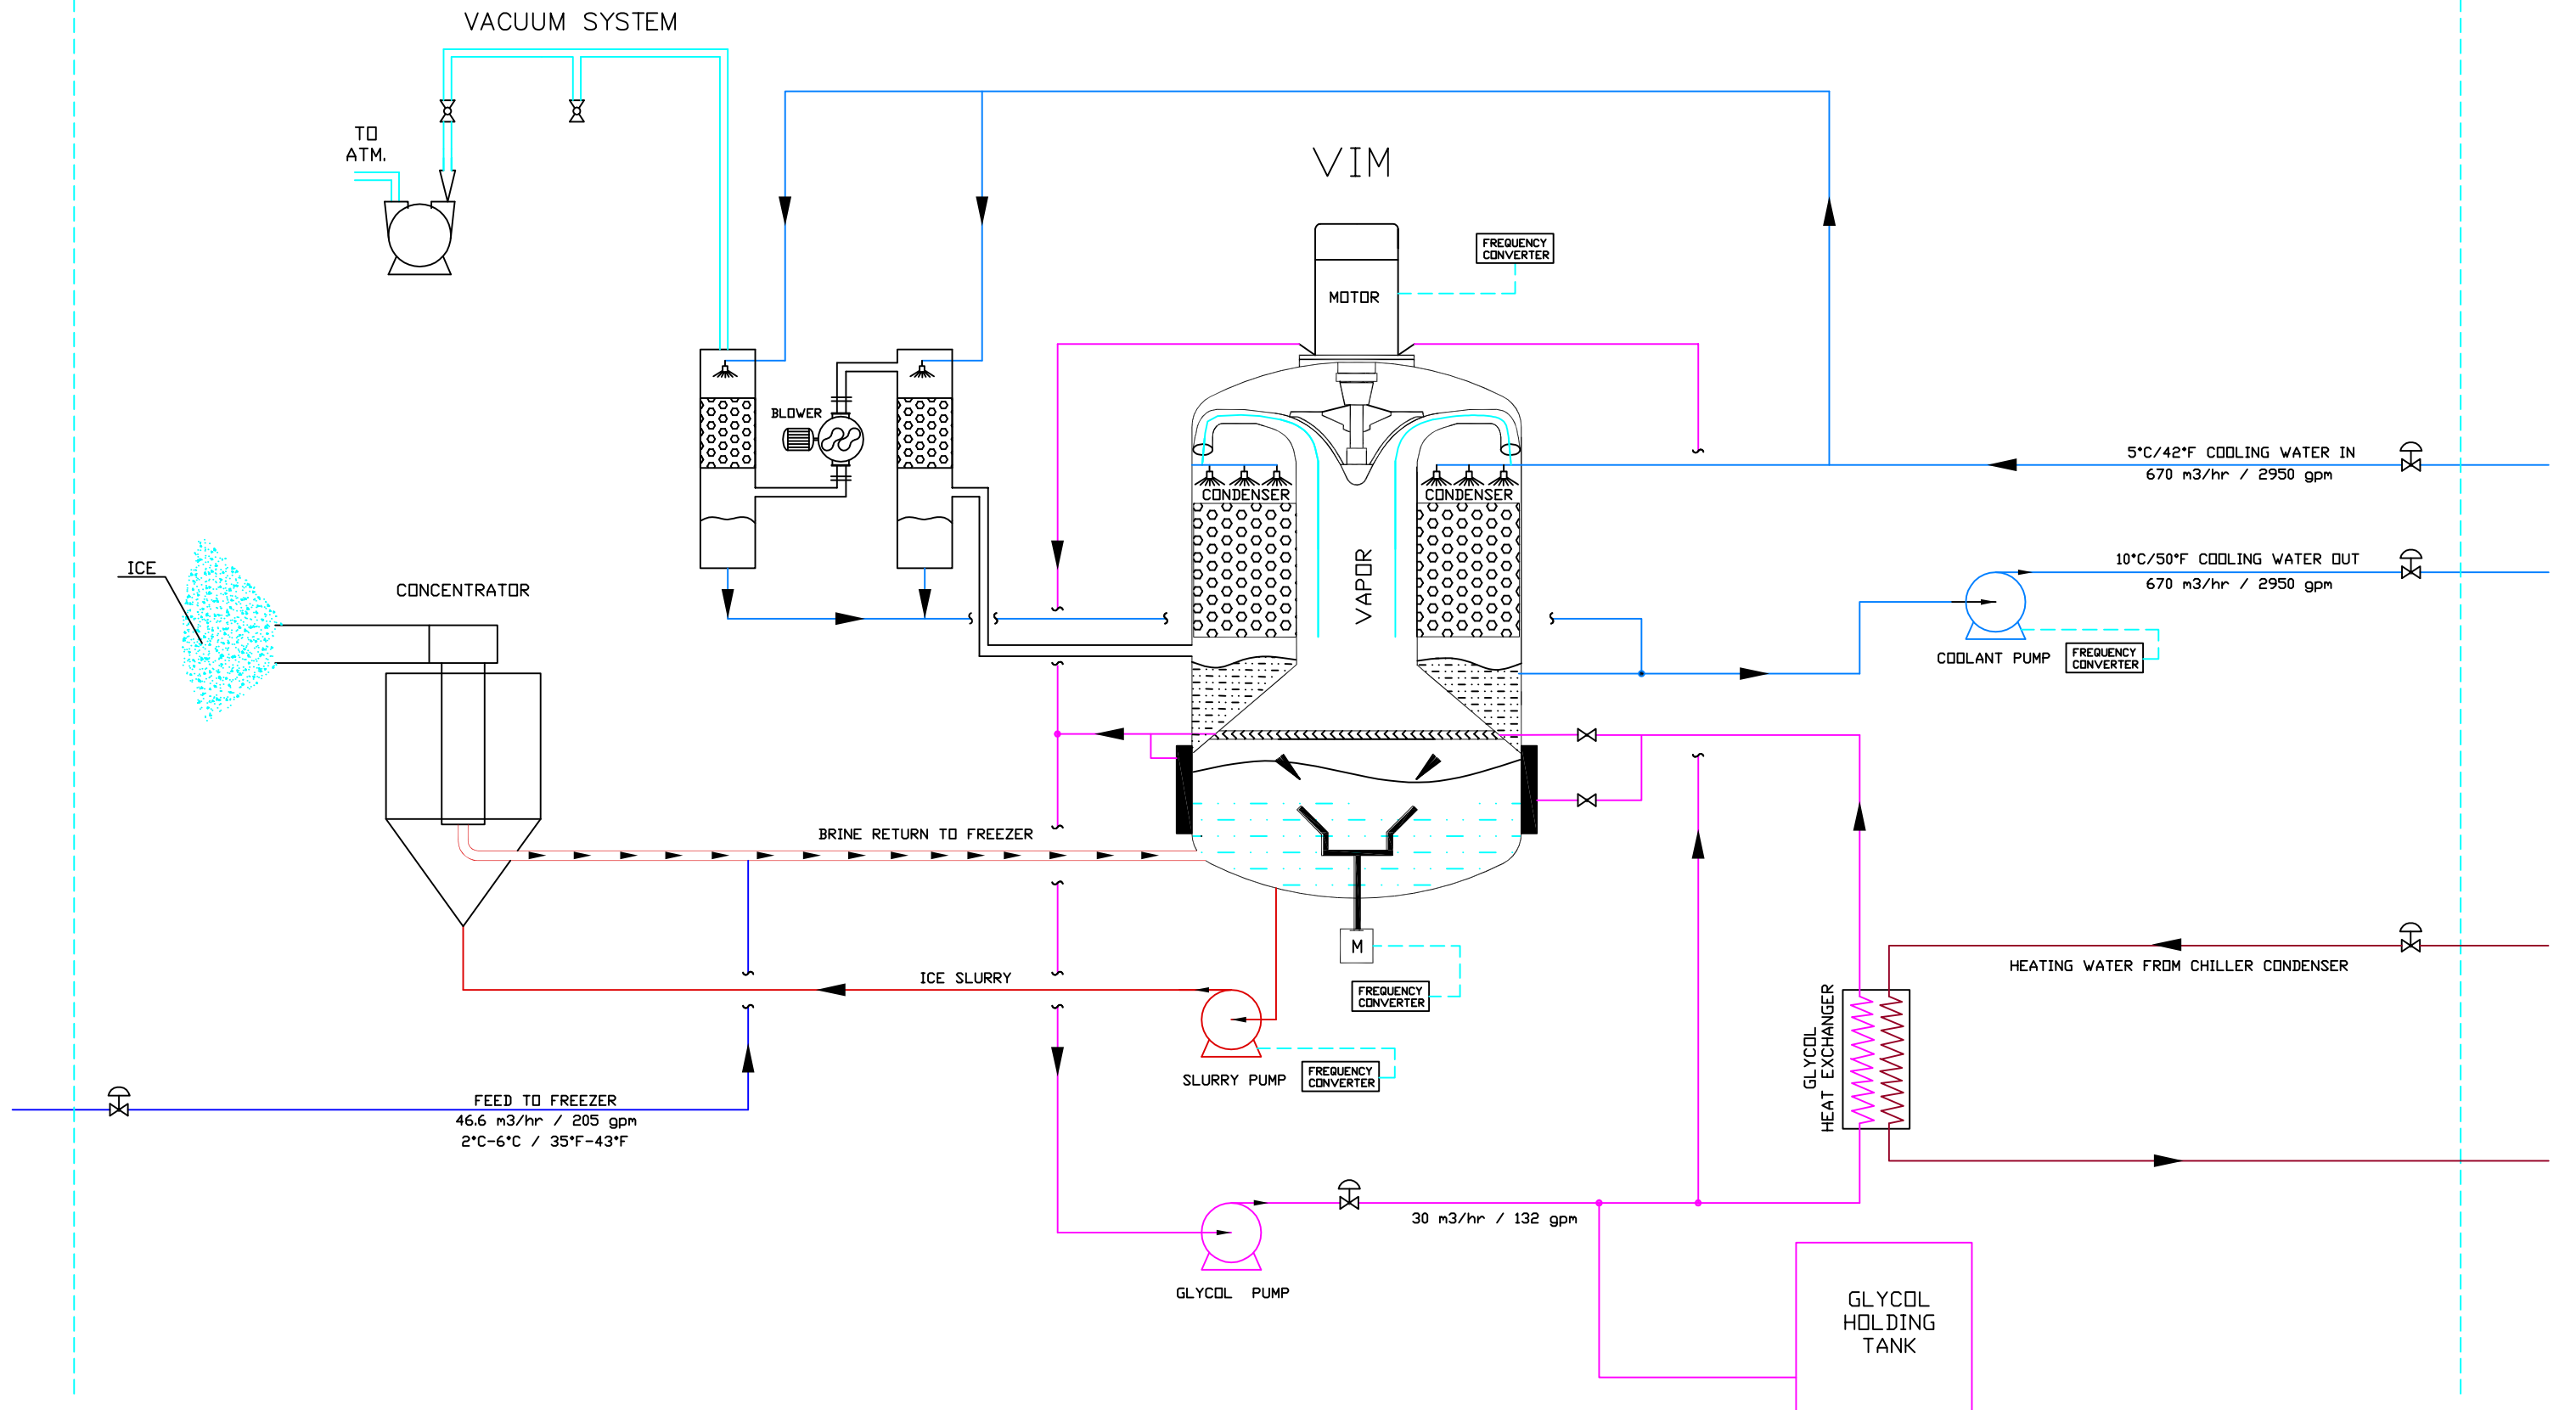

B.L.

B.L.

CONFIDENTIAL THIS DRAWING & INFORMATION IS THE PROPERTY OF I.D.E AND UNAUTHORIZED USE OR REPRODUCTION IS PROHIBITED		NAME	DATE
TITLE VIM-850 ICE MAKER FOR MINE COOLING SUPPORTED BY CHILLER FLOW DIAGRAM	DRAWN	N. MALKIN	19.11.07
	DESIGN	T. EFRAT	19.11.07
	CHECKED		
	APPROV.	A. OPHIR	19.11.07
	Q/A		
	APP.REV.	T. EFRAT	01.02.10
DWG. No.	MKH-20260	Sheet 1 of 1	
I.D.E TECHNOLOGIES Ltd. P.O.B 5016 KADIMA 60920, Israel TEL.(972)09-8929777, FAX.(972)09-8929759	CODE MKH20260-1		REV. No.1